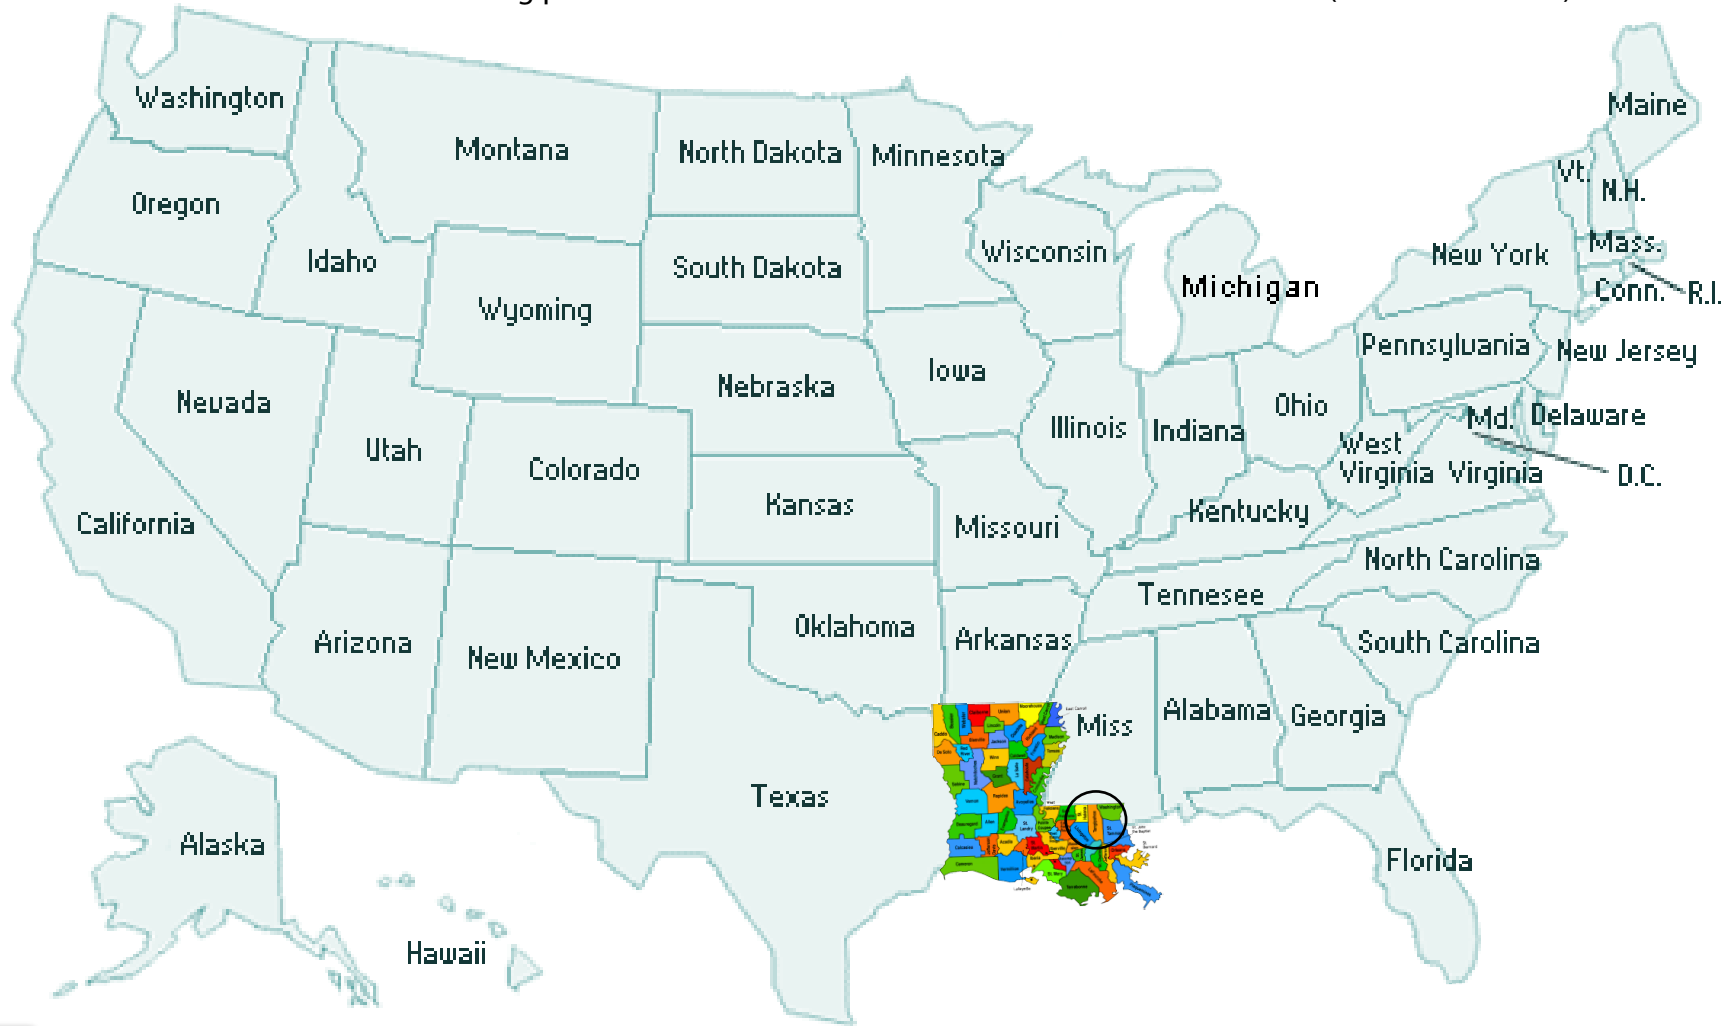

Location of Tangipahoa Parish in Relation to the Continental U.S.

Louisiana is located in the Southeast, in the Central Standard Time zone, and Tangipahoa Parish is located in the Southeast corner of the state (note area circled.)

TEDF

Tangipahoa Economic Development Foundation
Bob Basford, Executive Director
Southeast Louisiana Business Center
1514 Martens Drive
Hammond, LA 70401

Phone 985-549-3170 · FAX 985-549-2127 · Email tedf@i-55.com